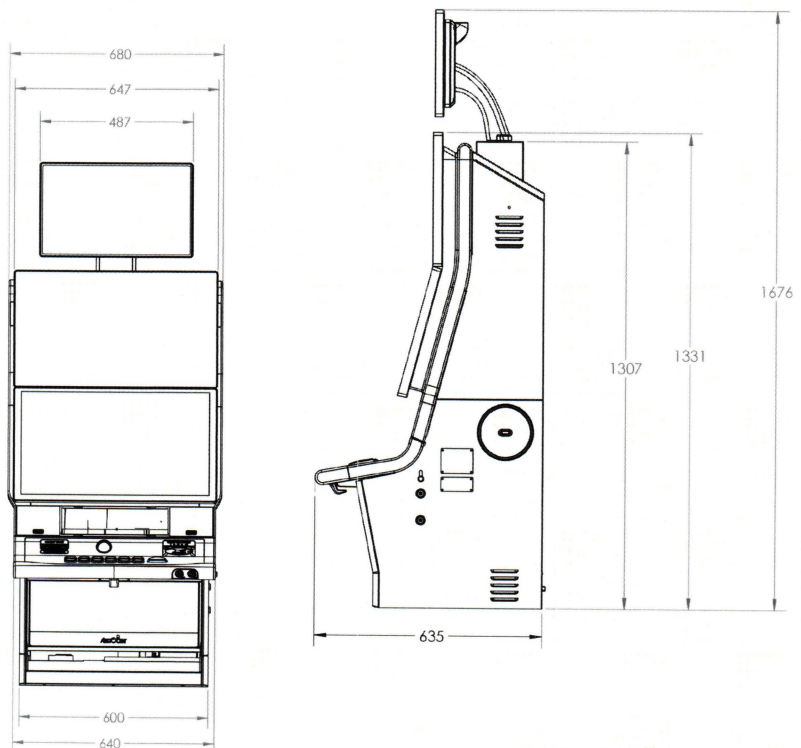

Helix+™ IL VGT

The Helix +™ builds further innovation into our growing and very successful Helix line. With no increase in footprint, it features a sleek design, larger 27" monitors, a virtual button deck, award winning content and improved service access. Available in a wide range of configurations, the Helix + range delivers innovation.

Game Suite

Dimensions

Helix + Specs

Height of the cabinet (with light tower and topper)	66" (1676.40 mm)
Height of the cabinet (with light tower)	52.4" (1331 mm)
Width (at the front with VBD)	27.2" (690.5 mm)
Width	26.8" (680 mm)
Depth	25" (635 mm)
Typical Cabinet Weight	290 lbs (131.5 kg)