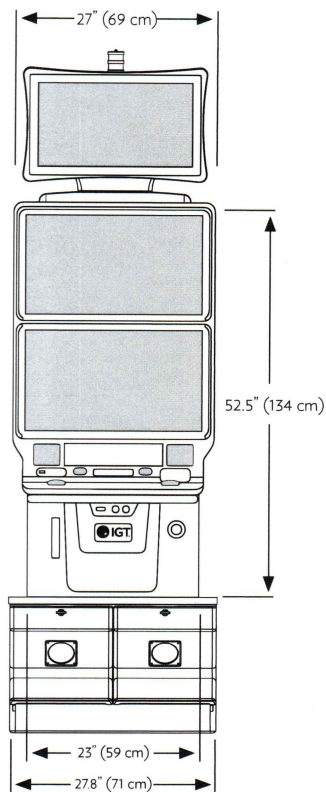

Modern Cabinet Design

- **Improved Serviceability & Durability**

- Increased durability for bar and cafe placements
- Improved access to commonly serviced components
- Vertically opening main door provides access to bill validator head and printer
- Swinging lower door for cash box access
- Externally accessible air filters
- Decreased installation time
- Integrated grip on top and sides of machine to assist with moving

- **More Ergonomic**

- Large player panel with increased wrist support
- Large dual bash buttons fit nicely in the players hands, and offer added benefit for left-handed players