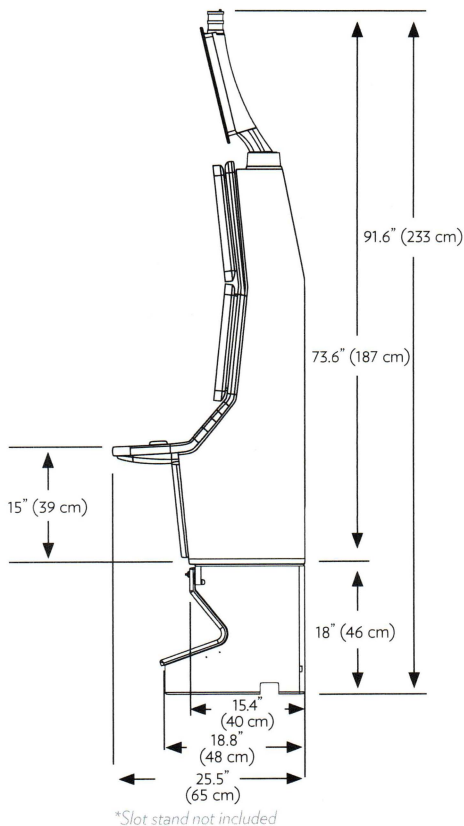

Visit igt.com/cabinets to learn more

Modern Cabinet Design

- **Improved Serviceability & Durability**

- Increased durability for bar and cafe placements
- Improved access to commonly serviced components
- Vertically opening main door provides access to bill validator head and printer
- Swinging lower door for cash box access
- Externally accessible air filters
- Decreased installation time
- Integrated grip on top and sides of machine to assist with moving

- **More Ergonomic**

- Large player panel with increased wrist support
- Large dual bash buttons fit nicely in the players hands, and offer added benefit for left-handed players

*Slot stand not included

IGT Cobalt™ 27 Gaming Machine

Weight without topper - 254 lbs. (115.2 kg)

Weight with topper - 277 lbs. (125.6 kg)

Projected footprint - 4.8 ft² (0.45 m²)

Power Consumption

120V/60Hz	2.4A (290 Watts)
240V/50Hz	1.2A (288 Watts)