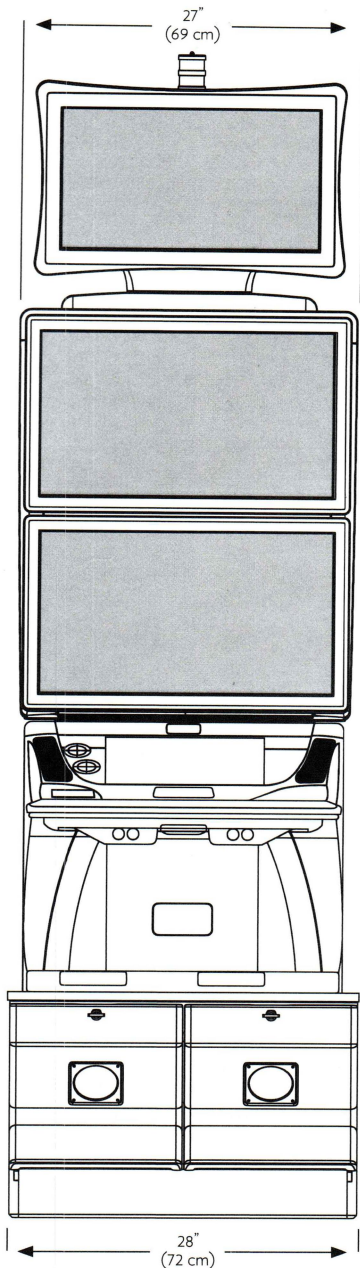

ILLINOIS

IGT CrystalDual® 27 Gaming Machine

A dynamic dual.

The CrystalDual® 27 gaming machine is the next evolution of the Crystal Series, combining industry-leading hardware, IGT's best-in-class operating system, and unmatched reliability and serviceability. A new modern appearance with updated cabinet finishes, and a redesigned player zone featuring large 27" high-definition screens create for an unsurpassed gaming experience. The CrystalDual® 27 gaming machine will keep players engaged and coming back for more.

Benefits and Features

- Dual floating 27" high-definition displays create an immersive player experience
- Updated intelligent cabinet lighting enhances the game experience and sets the mood
- 4.0 Electronics deliver unparalleled performance and reliability
- Features a highly-reliable, player-approved, Dynamic Player Panel
- A 24" video topper with 360° viewable, game-synchronized lighting creates increased floor presence and recognition
- Proven player ergonomics
- Built-in charging port allows players to charge their phone or other electronic devices at the machine
- Intelligent cabinet design improves access to commonly serviced components, and the pressurized cabinet helps keep the interior clean or less frequent maintenance and improved life of electronics
- Easy to install and move, featuring the EZ-Mount system, integrated grip and easy access locks and latches
- Modern Shadow Sand finish with black powder coated cabinet and textured black trim

Visit igt.com to learn more

*Slot stand not included

IGT CrystalDual® 27 Gaming Machine

Weight - 284 lbs. (129 kg)

Projected footprint - 3.74 ft² (0.35 m²)

Power Consumption

120V	2.4A (288 Watts)
240V	1.2A (288 Watts)