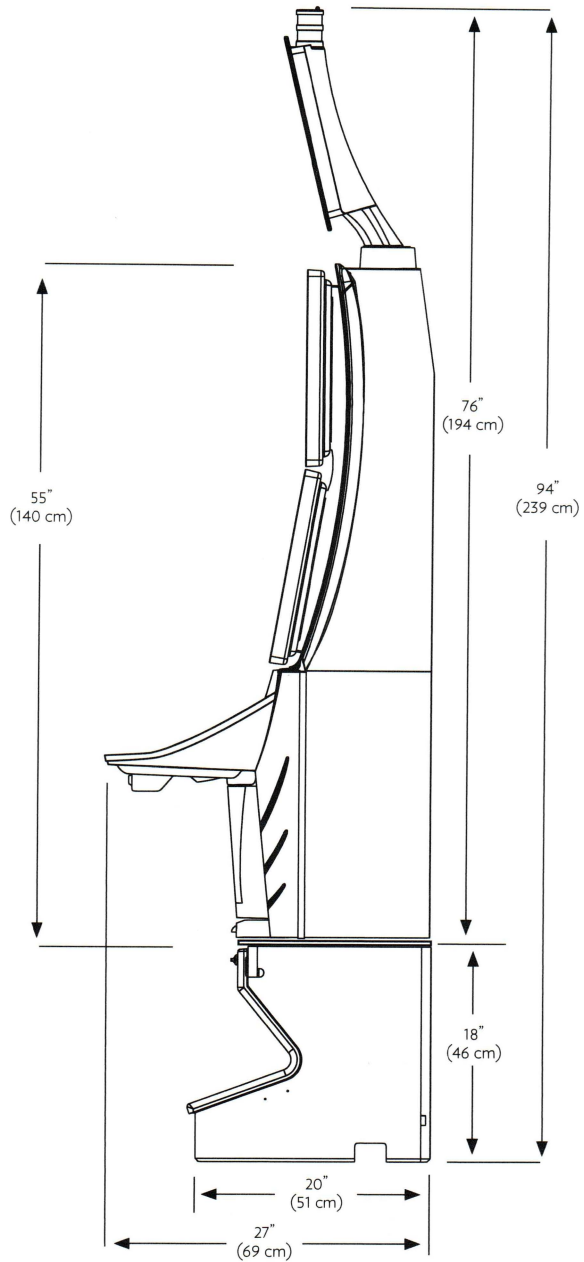

ILLINOIS

IGT CrystalDual® 27 Gaming Machine

A dynamic dual.

The CrystalDual® 27 gaming machine is the next evolution of the Crystal Series, combining industry-leading hardware, IGT's best-in-class operating system, and unmatched reliability and serviceability. A new modern appearance with updated cabinet finishes, and a redesigned player zone featuring large 27" high-definition screens create for an unsurpassed gaming experience. The CrystalDual® 27 gaming machine will keep players engaged and coming back for more.

Benefits and Features

- Dual floating 27" high-definition displays create an immersive player experience
- Updated intelligent cabinet lighting enhances the game experience and sets the mood
- 4.0 Electronics deliver unparalleled performance and reliability
- Features a highly-reliable, player-approved, Dynamic Player Panel
- A 24" video topper with 360° viewable, game-synchronized lighting creates increased floor presence and recognition
- Proven player ergonomics
- Built-in charging port allows players to charge their phone or other electronic devices at the machine
- Intelligent cabinet design improves access to commonly serviced components, and the pressurized cabinet helps keep the interior clean or less frequent maintenance and improved life of electronics
- Easy to install and move, featuring the EZ-Mount system, integrated grip and easy access locks and latches
- Modern Shadow Sand finish with black powder coated cabinet and textured black trim

Visit igt.com to learn more

*Slot stand not included

IGT CrystalDual® 27 Gaming Machine

Weight - 284 lbs. (129 kg)

Projected footprint - 3.74 ft² (0.35 m²)

Power Consumption

120V	2.4A (288 Watts)
240V	1.2A (288 Watts)