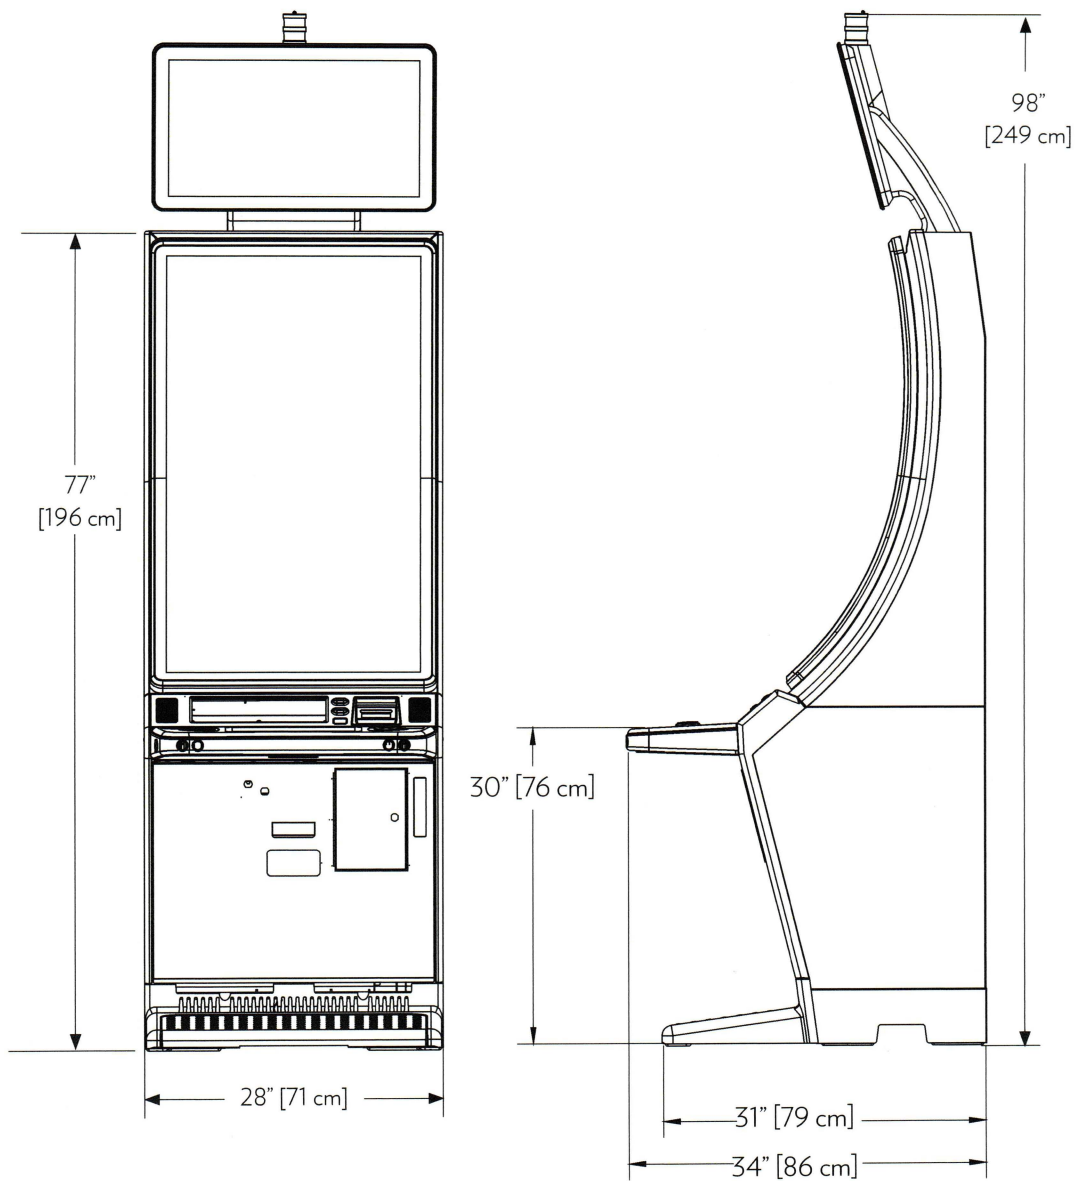

ILLINOIS

IGT PeakSlant49™ Gaming Machine

Peak performance.

It's all about the game. Our new Premium cabinet brings games to life and delivers an immersive player experience through a progressive 49-inch Ultra High Definition display that improves the viewing angle, and a large 13.3-inch Dynamic Player Panel. USB and inductive wireless charging adds an additional layer of player comfort.

- Player amenities such as inductive wireless charging meld with modern cabinet design and ergonomic comfort features to attract players and increase time on device
- Sleek lines, larger screens, and rich game content make the PeakSlant49™ an eye-catching attraction that drives floor performance

Benefits and Features

- **Dynamic Player Panel (DPP) with Inductive Wireless Phone Charger**
 - 13.3" LCD player panel is easier to read and more user friendly
 - Standard inductive wireless chargers and USB charging port
 - Ergonomic and durable button deck design
 - Physical repeat bet button (bash button) fits nicely in the player's hand
- **Improved Monitors**
 - Progressive 49" Ultra High Definition LCD display
 - Multi-touch touchscreen on main display and DPP
 - Unmatched color and clarity
 - 27" video topper
- **Intelligent Cabinet Lighting**
 - Sync lights to game experience, music, and sounds
 - Dynamic attract and celebration sequences
 - Built with the same tools as the S3000® and Crystal Series cabinets

Visit igt.com/cabinets to learn more

IGT PeakSlant49™ Gaming Machine

Weight - 360 lbs. (163.2 kg)

Projected footprint - 6.6 ft² (0.61 m²)

Power Consumption

120V/60Hz	3.0A (360 Watts)
240V/50Hz	1.5A (360 Watts)