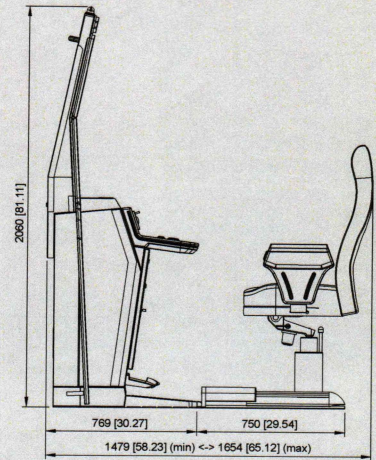

COPYING IN ANY PART IS PROHIBITED ©2021 NOVOMATIC

V.I.P. Lounge™ 2.32

PANTHERA™ 2.27

NOVOSTAR® V.I.P. 2.50

all dimensions in mm / inches

NOVOMATIC AMERICAS SALES LLC · 1050 E. Business Center Drive · Mount Prospect, IL 60056
Tel. +1 224 802 2974 · jlaporte@novomaticamericas.com · www.novomaticamericas.com