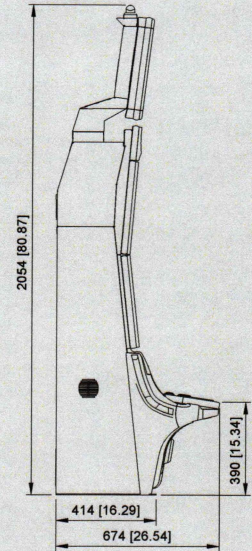

COPYING IN ANY PART IS PROHIBITED ©2021 NOVOMATIC

V.I.P. Lounge™ 2.32

PANTHERA™ 2.27

NOVOSTAR® V.I.P. 2.50

all dimensions in mm / inches

NOVOMATIC AMERICAS SALES LLC · 1050 E. Business Center Drive · Mount Prospect, IL 60056
Tel. +1 224 802 2974 · jlaporte@novomaticamericas.com · www.novomaticamericas.com