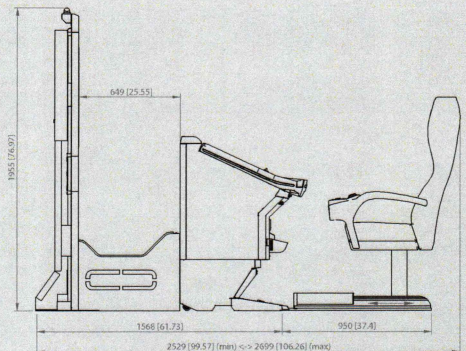

COPYING IN ANY PART IS PROHIBITED ©2021 NOVOMATIC

V.I.P. Lounge™ 2.32

PANTHERA™ 2.27

NOVOSTAR® V.I.P. 2.50

all dimensions in mm / inches

NOVOMATIC AMERICAS SALES LLC · 1050 E. Business Center Drive · Mount Prospect, IL 60056
Tel. +1 224 802 2974 · jlaporte@novomaticamericas.com · www.novomaticamericas.com