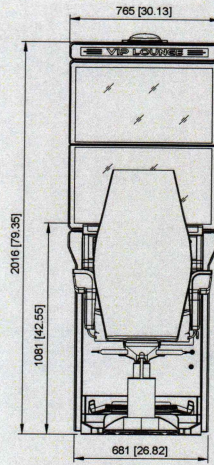

COPYING IN ANY PART IS PROHIBITED ©2021 NOVOMATIC

V.I.P. Lounge™ 2.32

PANTHERA™ 2.27

NOVOSTAR® V.I.P. 2.50

all dimensions in mm / inches

NOVOMATIC AMERICAS SALES LLC · 1050 E. Business Center Drive · Mount Prospect, IL 60056
Tel. +1 224 802 2974 · jlaporte@novomaticamericas.com · www.novomaticamericas.com