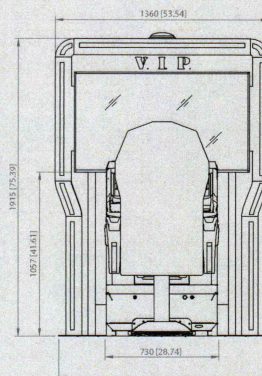

COPYING IN ANY PART IS PROHIBITED ©2021 NOVOMATIC

V.I.P. Lounge™ 2.32

PANTHERA™ 2.27

NOVOSTAR® V.I.P. 2.50

all dimensions in mm / inches

NOVOMATIC AMERICAS SALES LLC · 1050 E. Business Center Drive · Mount Prospect, IL 60056
Tel. +1 224 802 2974 · jlaporte@novomaticamericas.com · www.novomaticamericas.com