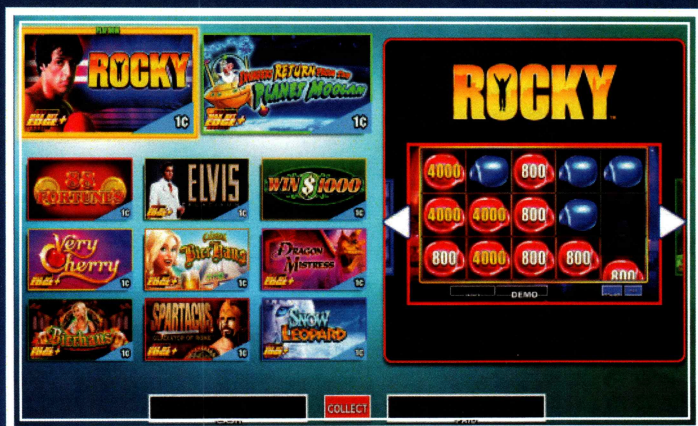

ILLINOIS VGT GAME SET 8.0

- Rocky
- Invaders Return From The Planet Moolah
- 88 Fortunes
- Win 1000
- Very Cherry
- Colossal Bierhaus
- Dragon Mistress
- Elvis Platinum
- Bier Haus
- Spartacus
- Snow Leopard

ILLINOIS VGT GAME SET 8.1

- Rocky
- Invaders Return From The Planet Moolah
- 88 Fortunes
- Win 1000
- Very Cherry
- Colossal Bierhaus
- Dragon Mistress
- Reel Rainbows
- Alice
- Bier Haus
- Spartacus
- Snow Leopard